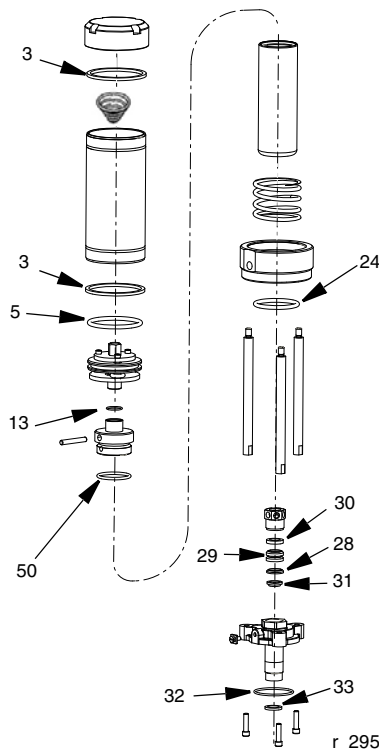

GENUINE GRACO PARTS AND ACCESSORIES

Seal Repair Kit

for T2 2:1 Ratio Transfer Pump

262034 Upper Seal Kit

406663F

ENG

Important Safety Instructions

Read all warnings and instructions in manual 311882.
Save those instructions.

r_295616_311882_1f

Ref	Description	Qty
3	PACKING, square	2
5	VALVE, air, o-ring	1
13	O-RING	1
24	O-RING (green)	1
28	GLAND, packing, (male)	1
29	V-PACKING, PTFE	2
30	GLAND, packing, (female)	1
31	WIPER, ROD	1
32	O-RING, PTFE, encapsulated	1
33	GASKET, PTFE	1
50	O-RING	1